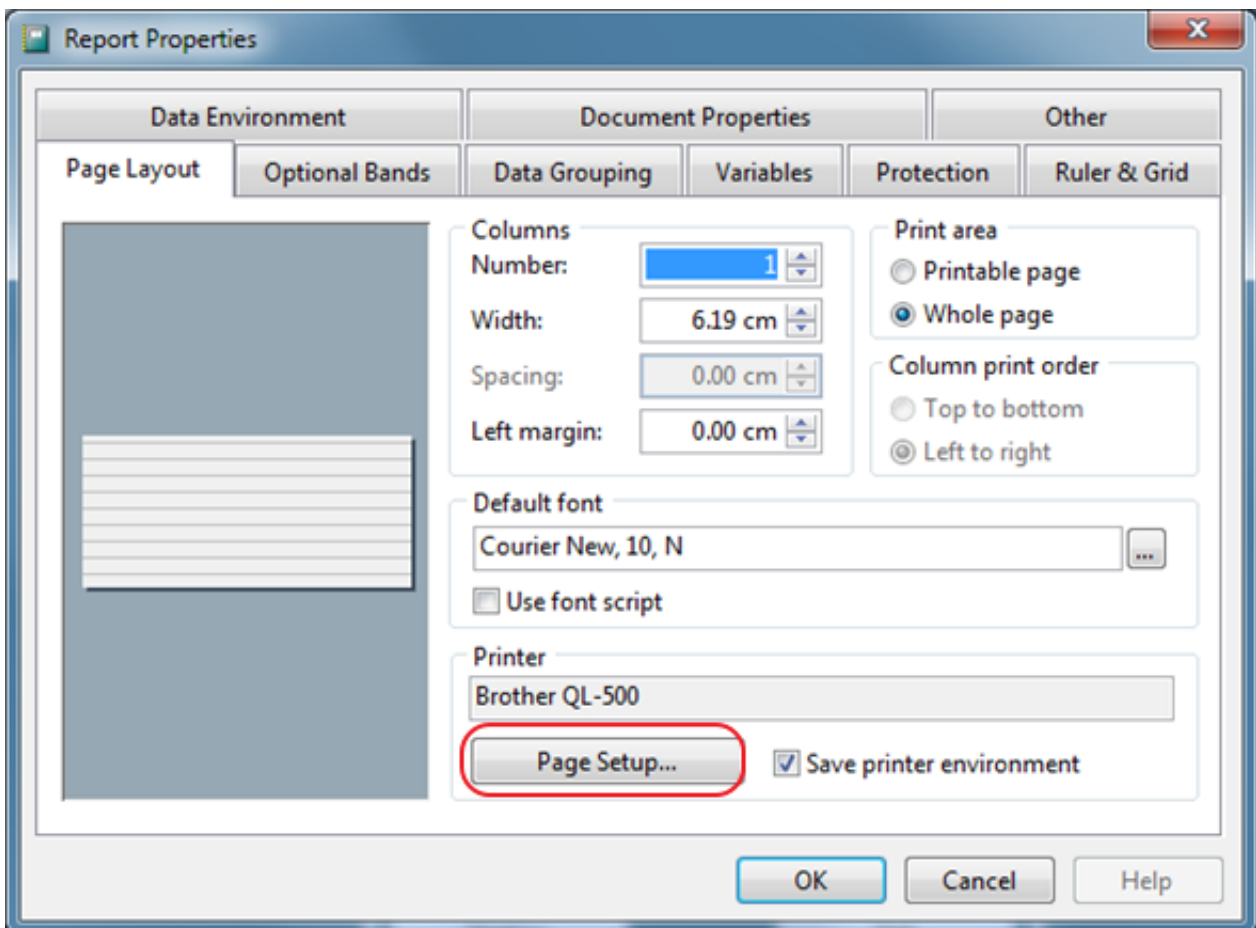

[Brother Label Printer Software](#)